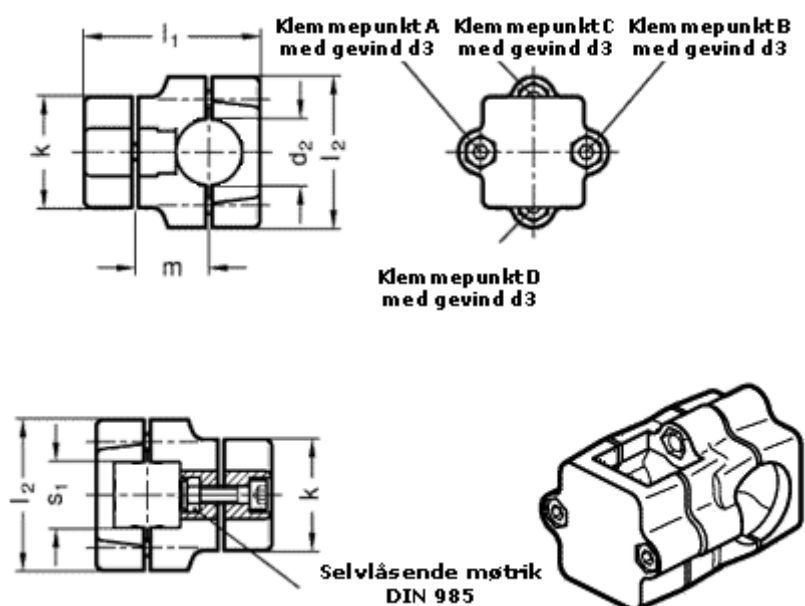

Article number: 20134V45B45762BL  
Description: E+G Two-way Connector  
GN134-V45-B45-76-2-BL

## Measures

Adjustable clamp lever = GN 911-M10-55 have to be ordred separately

d2	= 45
d3	= M10
k	= 76
l1	= 125.0
l2	= 98
m	= 55.0
s1	= 45